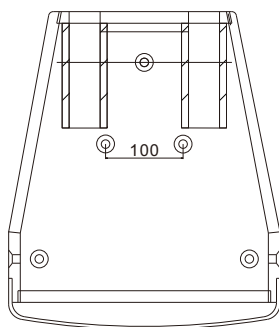

Physical:

Dimensions (H X W X D):	510 mm X 312 mm X 343 mm
	20 inch x 12.3 inch x 13.5 inch
Net Weight:	15 Kg
LF Driver:	1X 10" (254mm) woofer
	2.5 inch voice coil, ferrite magnet
HF Driver:	1 x 1.7" (44 mm) TR44026-2
	Compression driver,
	1.7" voice coil, ferrite magnet
Input Connectors:	2 x Speakon NL4MP
Enclosure Construction:	Trapezoid, 15 mm, plywood

Beamwidth:

Dimensions:

Dimensions in mm

DOMUS

DOMUS JAPAN(H.K.)CO.,LTD

Add:The new territories of Hongkong New Road No. 188

Cambridge Plaza A block 6 Building Room 602

Tel:(852)26703806