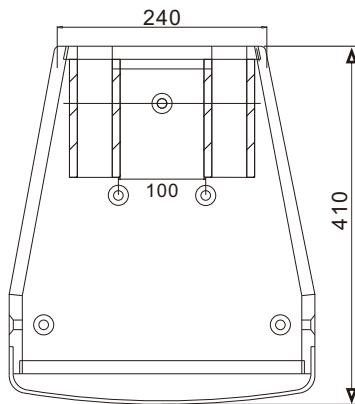

Physical:

Dimensions (H X W X D):	603 mm X 350 mm X 410 mm
	23.6 inch x 13.8 inch x 16.1 inch
Net Weight:	22 Kg
LF Driver:	1X 12" (304.8mm) woofer
	3 inch voice coil, ferrite magnet
HF Driver:	1 x 1.7" (44 mm) TR44026-2
	Compression driver,
	1.7" voice coil, ferrite magnet
Input Connectors:	2 x Speakon NL4MP
Enclosure Construction:	Trapezoid, 15 mm, plywood

Beamwidth:

Dimensions:

DOMUS

DOMUS JAPAN(H.K.)CO.,LTD

Add: The new territories of Hongkong New Road No. 188

Cambridge Plaza A block 6 Building Room 602

Tel: (852)26703806

Fax: (852)26684558