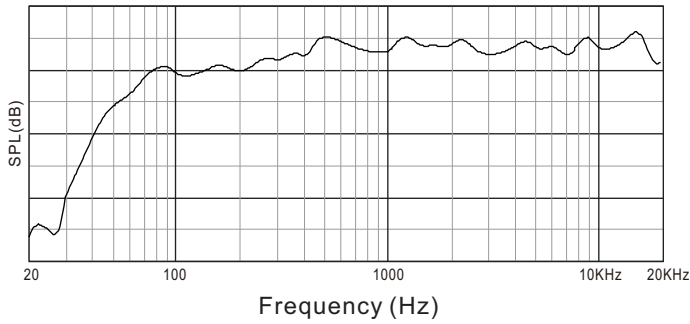

DOMUS

LOUD SPEAKER

DP-6212 Max

12-Inch Full Range Loudspeaker System

Frequency Response: