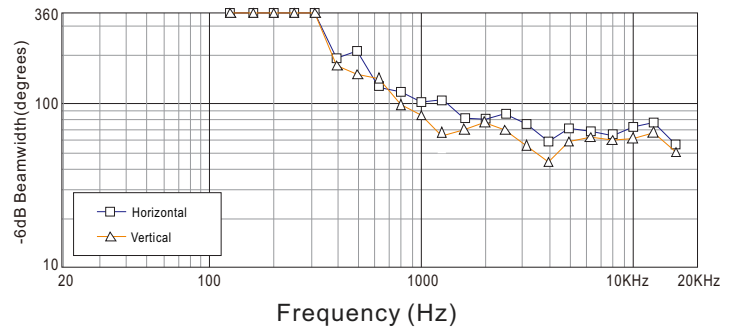

Beamwidth: