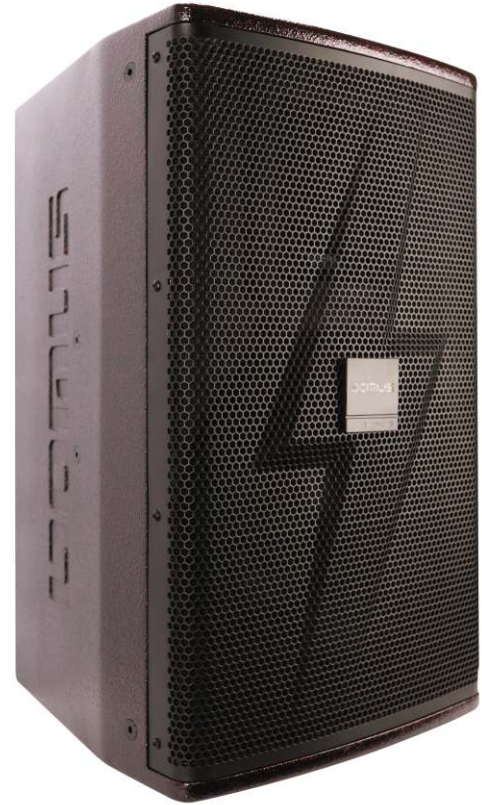

DP-6212 Max outshines its league for its one-of-a-kind Starry Brown appearance. The rugged enclosure, which is constructed from 15mm plywood and finished in durable paint-coating, ensures the combination of visual and sound beauty last long. The front grille made from 16-gauge steel and backed with acoustic fabrics not only creates an air of elegance but also provide enough protection for drivers and components inside. The entire whole is fitted with dual NL4MP connectors for loop-thru of multiple speakers, thirteen (13) M10 threaded suspension points and six (6) M10 screws for bracket mounting, as well as a 35mm socket for pole mounting.

A showcase of DP-6212 Max speaker dedication to technology advancement, the rotatable DOMUS PRO LOUND logo will constantly illuminate during your hilarious karaoke singing. Thanks to the PSL (Passive Sound Lighting) Technology, the legendary DOMUS sound is now visible.

Specifications:

System:

System Type:	12" , 2-way, bass-reflex
Frequency Range (-10 dB):	60 Hz - 20 kHz
Frequency Response (±3 dB):	80 Hz - 20 kHz
Sensitivity (1w@1m):	98 dB
Nominal Impedance:	8 Ohms
Maximum SPL:	125 dB (131 dB peak)
Power Rating:	
(Continuous/Program/Peak)	400 W/800 W/1600 W
Coverage Pattern:	70° X 60° (H X V)

Physical:

Dimensions (H X W X D):	603 mm X 350 mm X 410 mm
	23.6 inch x 13.8 inch x 16.1 inch
Net Weight:	22 Kg
LF Driver:	1X 12" (304.8mm) woofer
	3 inch voice coil, ferrite magnet
HF Driver:	1 x 1.7" (44 mm) TR44026-2
	Compression driver,
	1.7" voice coil, ferrite magnet
Input Connectors:	2 x Speakon NL4MP
Enclosure Construction:	Trapezoid, 15 mm, plywood

DP-6212 MAX(Royal blue)

DP-6212 MAX

DP-6212 MAX(Dreamy pink)