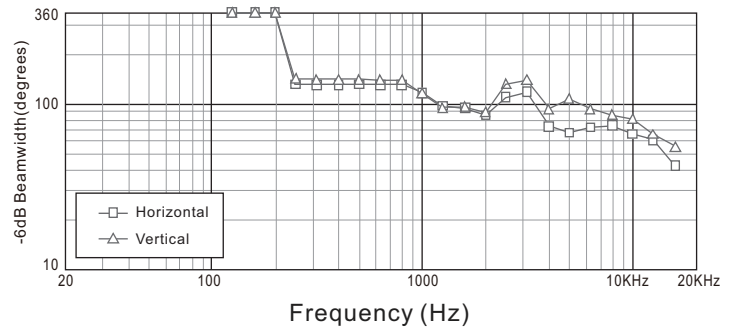

Beamwidth: