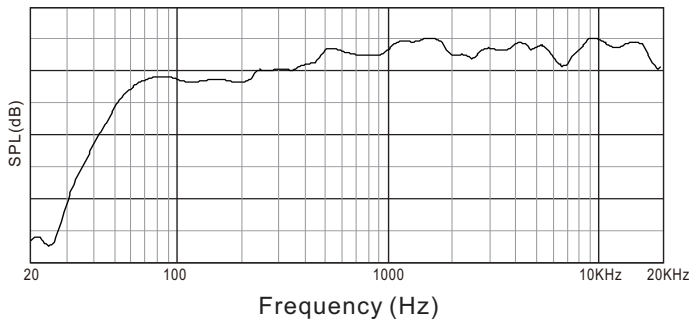

DOMUS

LOUD SPEAKER

DP-6210Max

10-Inch Full Range Loudspeaker System

Frequency Response: