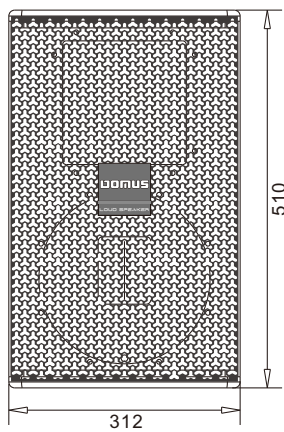

Physical:

Dimensions (H X W X D):	510 mm X 312 mm X 343 mm
	20 inch x 12.3 inch x 13.5 inch
Net Weight:	15 Kg
LF Driver:	1X 10" (254mm) woofer
	2.5 inch voice coil, ferrite magnet
HF Driver:	1 x 1.7" (44 mm) TR44026-2
	Compression driver,
	1.7" voice coil, ferrite magnet
Input Connectors:	2 x Speakon NL4MP
Enclosure Construction:	Trapezoid, 15 mm, plywood

Beamwidth:

Dimensions:

Dimensions in mm

DOMUS

DOMUS JAPAN(H.K.)CO.,LTD

Add:The new territories of Hongkong New Road No. 188

Cambridge Plaza A block 6 Building Room 602

Tel:(852)26703806

Physical:

Dimensions (H X W X D):	603 mm X 350 mm X 410 mm
	23.6 inch x 13.8 inch x 16.1 inch
Net Weight:	22 Kg
LF Driver:	1X 12" (304.8mm) woofer
	3 inch voice coil, ferrite magnet
HF Driver:	1 x 1.7" (44 mm) TR44026-2
	Compression driver,
	1.7" voice coil, ferrite magnet
Input Connectors:	2 x Speakon NL4MP
Enclosure Construction:	Trapezoid, 15 mm, plywood