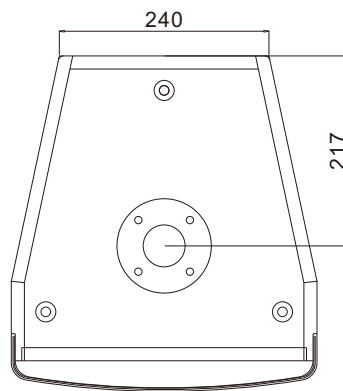

Physical:

Dimensions (H X W X D):	603 mm X 350 mm X 410 mm
	23.6 inch x 13.8 inch x 16.1 inch
Net Weight:	22 Kg
LF Driver:	1X 12" (304.8mm) woofer
	3 inch voice coil, ferrite magnet
HF Driver:	1 x 1.7" (44 mm) TR44026-2
	Compression driver,
	1.7" voice coil, ferrite magnet
Input Connectors:	2 x Speakon NL4MP
Enclosure Construction:	Trapezoid, 15 mm, plywood

Beamwidth:

Dimensions:

DOMUS

DOMUS JAPAN(H.K.)CO.,LTD

Add: The new territories of Hongkong New Road No. 188

Cambridge Plaza A block 6 Building Room 602

Tel: (852)26703806

Fax: (852)26684558