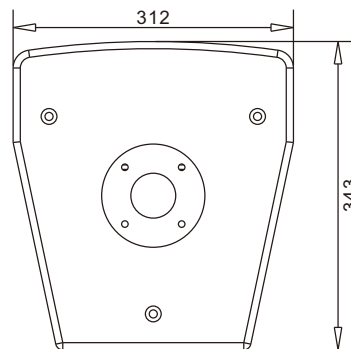

Physical:

Dimensions (H X W X D):	510 mm X 312 mm X 343 mm
	20 inch x 12.3 inch x 13.5 inch
Net Weight:	15 Kg
LF Driver:	1X 10" (254mm) woofer
	2.5 inch voice coil, ferrite magnet
HF Driver:	1 x 1.7" (44 mm) TR44026-2
	Compression driver,
	1.7" voice coil, ferrite magnet
Input Connectors:	2 x Speakon NL4MP
Enclosure Construction:	Trapezoid, 15 mm, plywood

Beamwidth:

Dimensions:

Dimensions in mm

DOMUS

DOMUS JAPAN(H.K.)CO.,LTD

Add:The new territories of Hongkong New Road No. 188

Cambridge Plaza A block 6 Building Room 602

Tel:(852)26703806