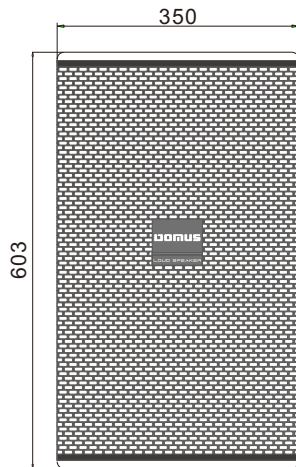

Physical:

Dimensions (H X W X D):	603 mm X 350 mm X 410 mm
	23.6 inch x 13.8 inch x 16.1 inch
Net Weight:	22 Kg
LF Driver:	1X 12" (304.8mm) woofer
	3 inch voice coil, ferrite magnet
HF Driver:	1 x 1.7" (44 mm) TR44026-2
	Compression driver,
	1.7" voice coil, ferrite magnet
Input Connectors:	2 x Speakon NL4MP
Enclosure Construction:	Trapezoid, 15 mm, plywood

 DP-6212 MAX(Royal blue)

 DP-6212 MAX

 DP-6212 MAX(Dreamy pink)

DOMUS

LOUD SPEAKER

DP-6212 Max

12-Inch Full Range Loudspeaker System

Frequency Response:

Beamwidth:

Dimensions:

DOMUS

DOMUS JAPAN(H.K.)CO.,LTD

Add: The new territories of Hongkong New Road No. 188

Cambridge Plaza A block 6 Building Room 602

Tel: (852)26703806

Fax: (852)26684558